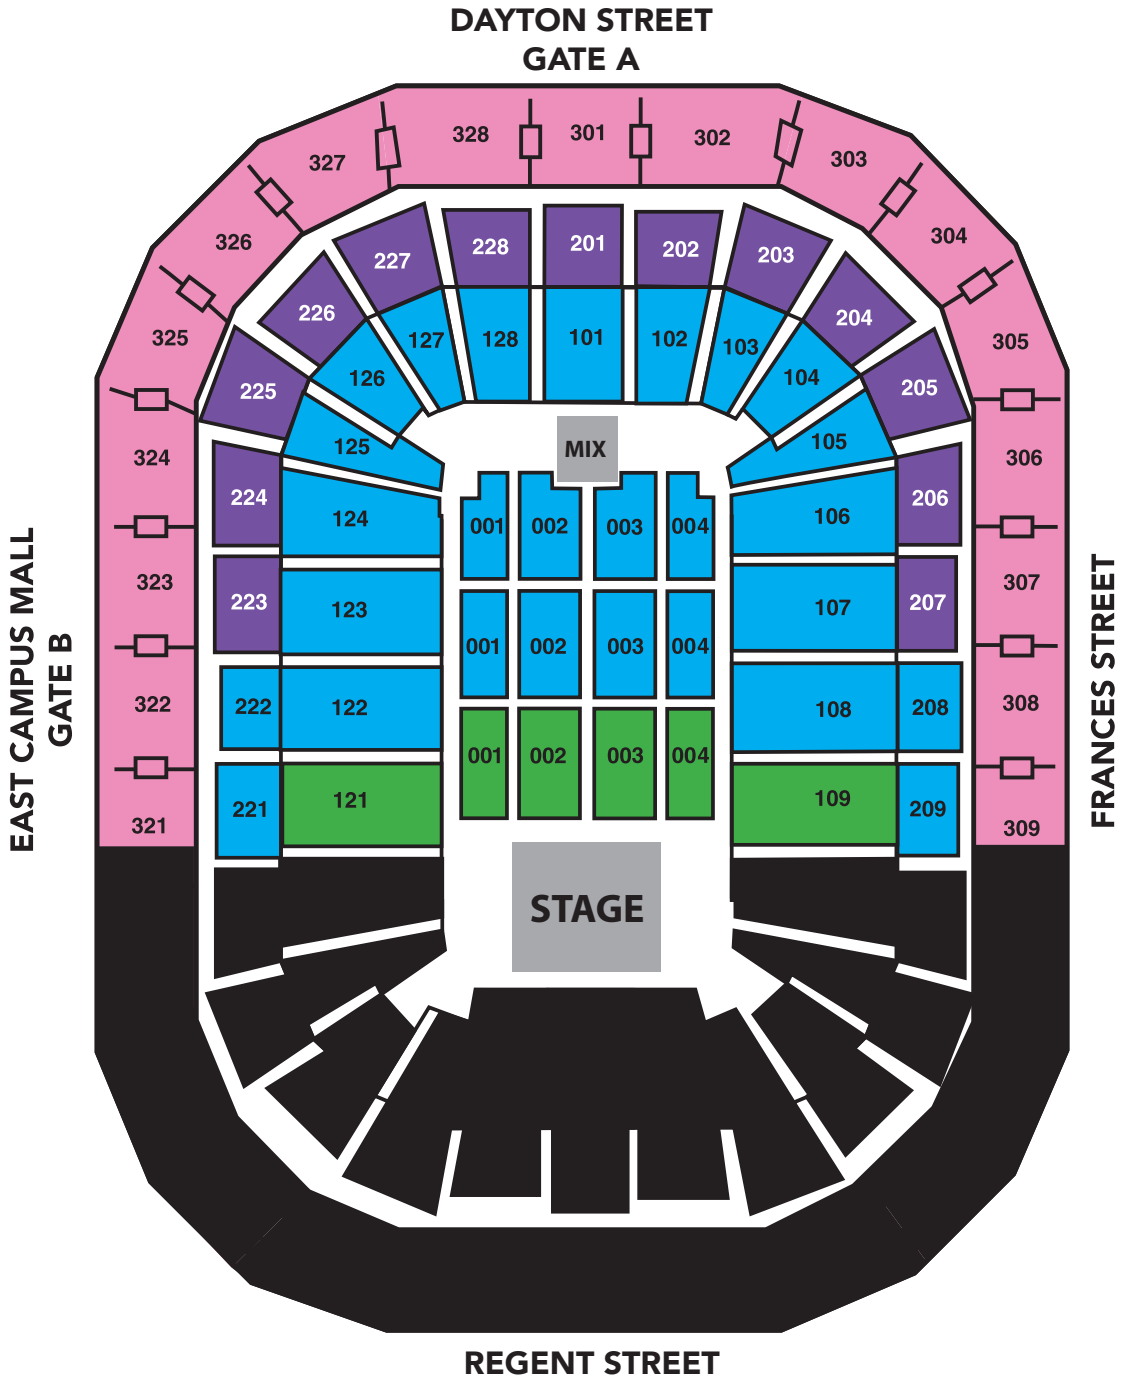

KEVIN HART

OCTOBER 6, 2015 | 7PM | KOHL CENTER

- | | |
|--|--|
|  FRONT FLOOR - \$101.50 |  200 LEVEL - \$67 |
|  100 LEVEL SIDES - \$101.50 |  200 LEVEL - \$45 |
|  FLOOR - \$67 |  300 LEVEL - \$39.50 |
|  100 LEVEL - \$67 | |

STUDENT TICKET PRICE - \$30

FIRST 1,000 STUDENTS (300 LEVEL SEATING, MAXIMUM 2 TICKETS)