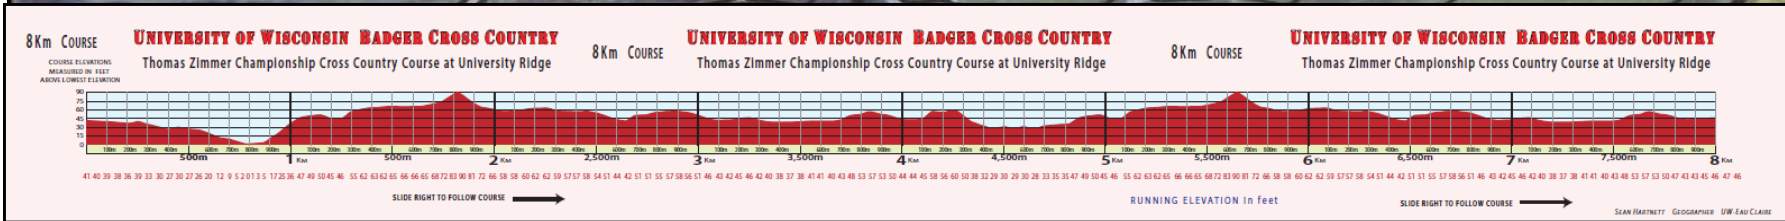

University of Wisconsin

Zimmer Cross Country Course

8 K Cross Country Course