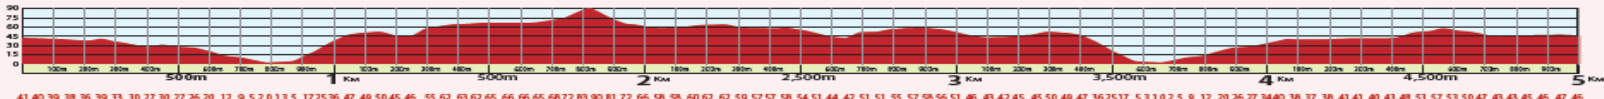

5Km COURSE

UNIVERSITY OF WISCONSIN BADGER CROSS COUNTRY
Thomas Zimmer Championship Cross Country Course at University Ridge

5Km COURSE

UNIVERSITY OF WISCONSIN BADGER CROSS COUNTRY
Thomas Zimmer Championship Cross Country Course at University Ridge