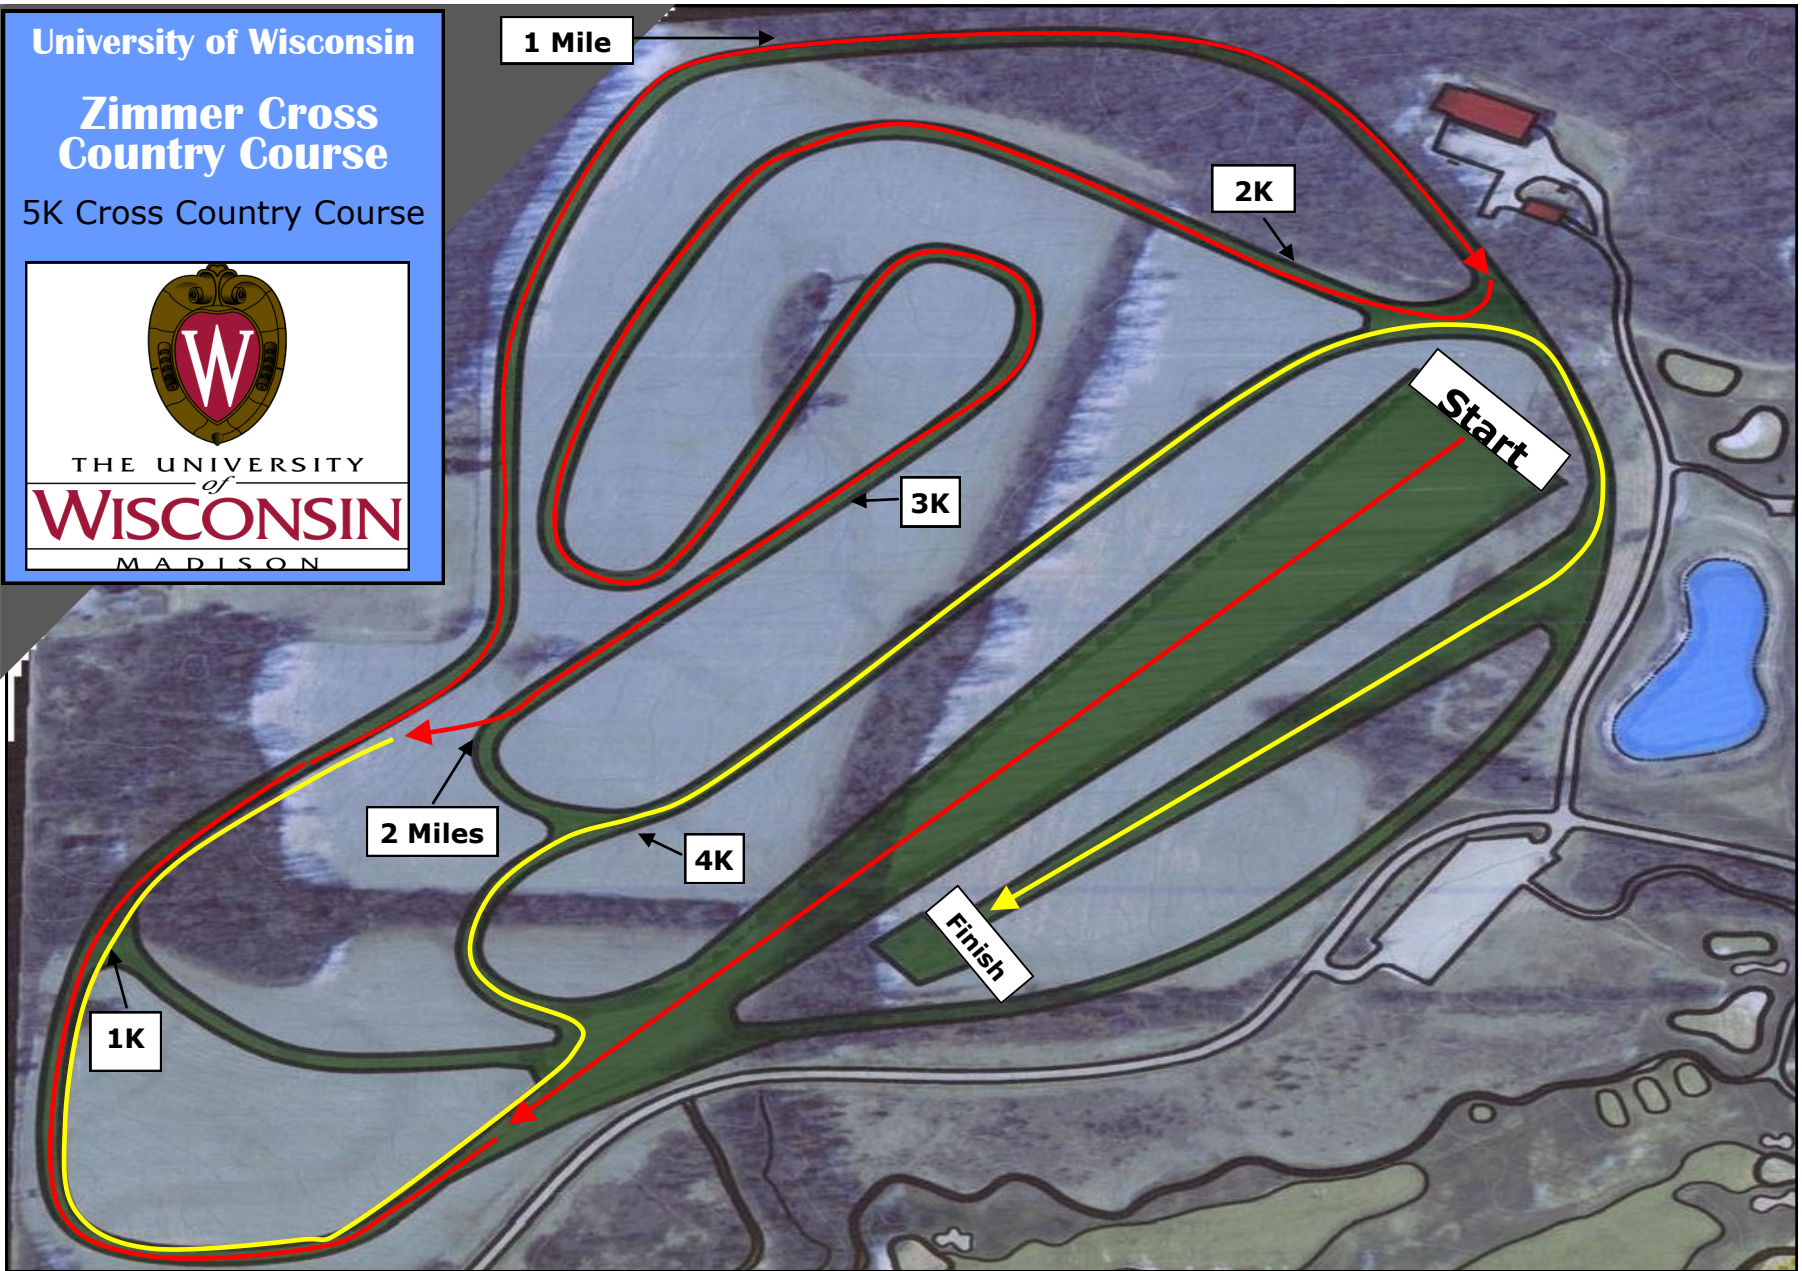

University of Wisconsin

Zimmer Cross Country Course

5K Cross Country Course

THE UNIVERSITY
of
WISCONSIN
MADISON