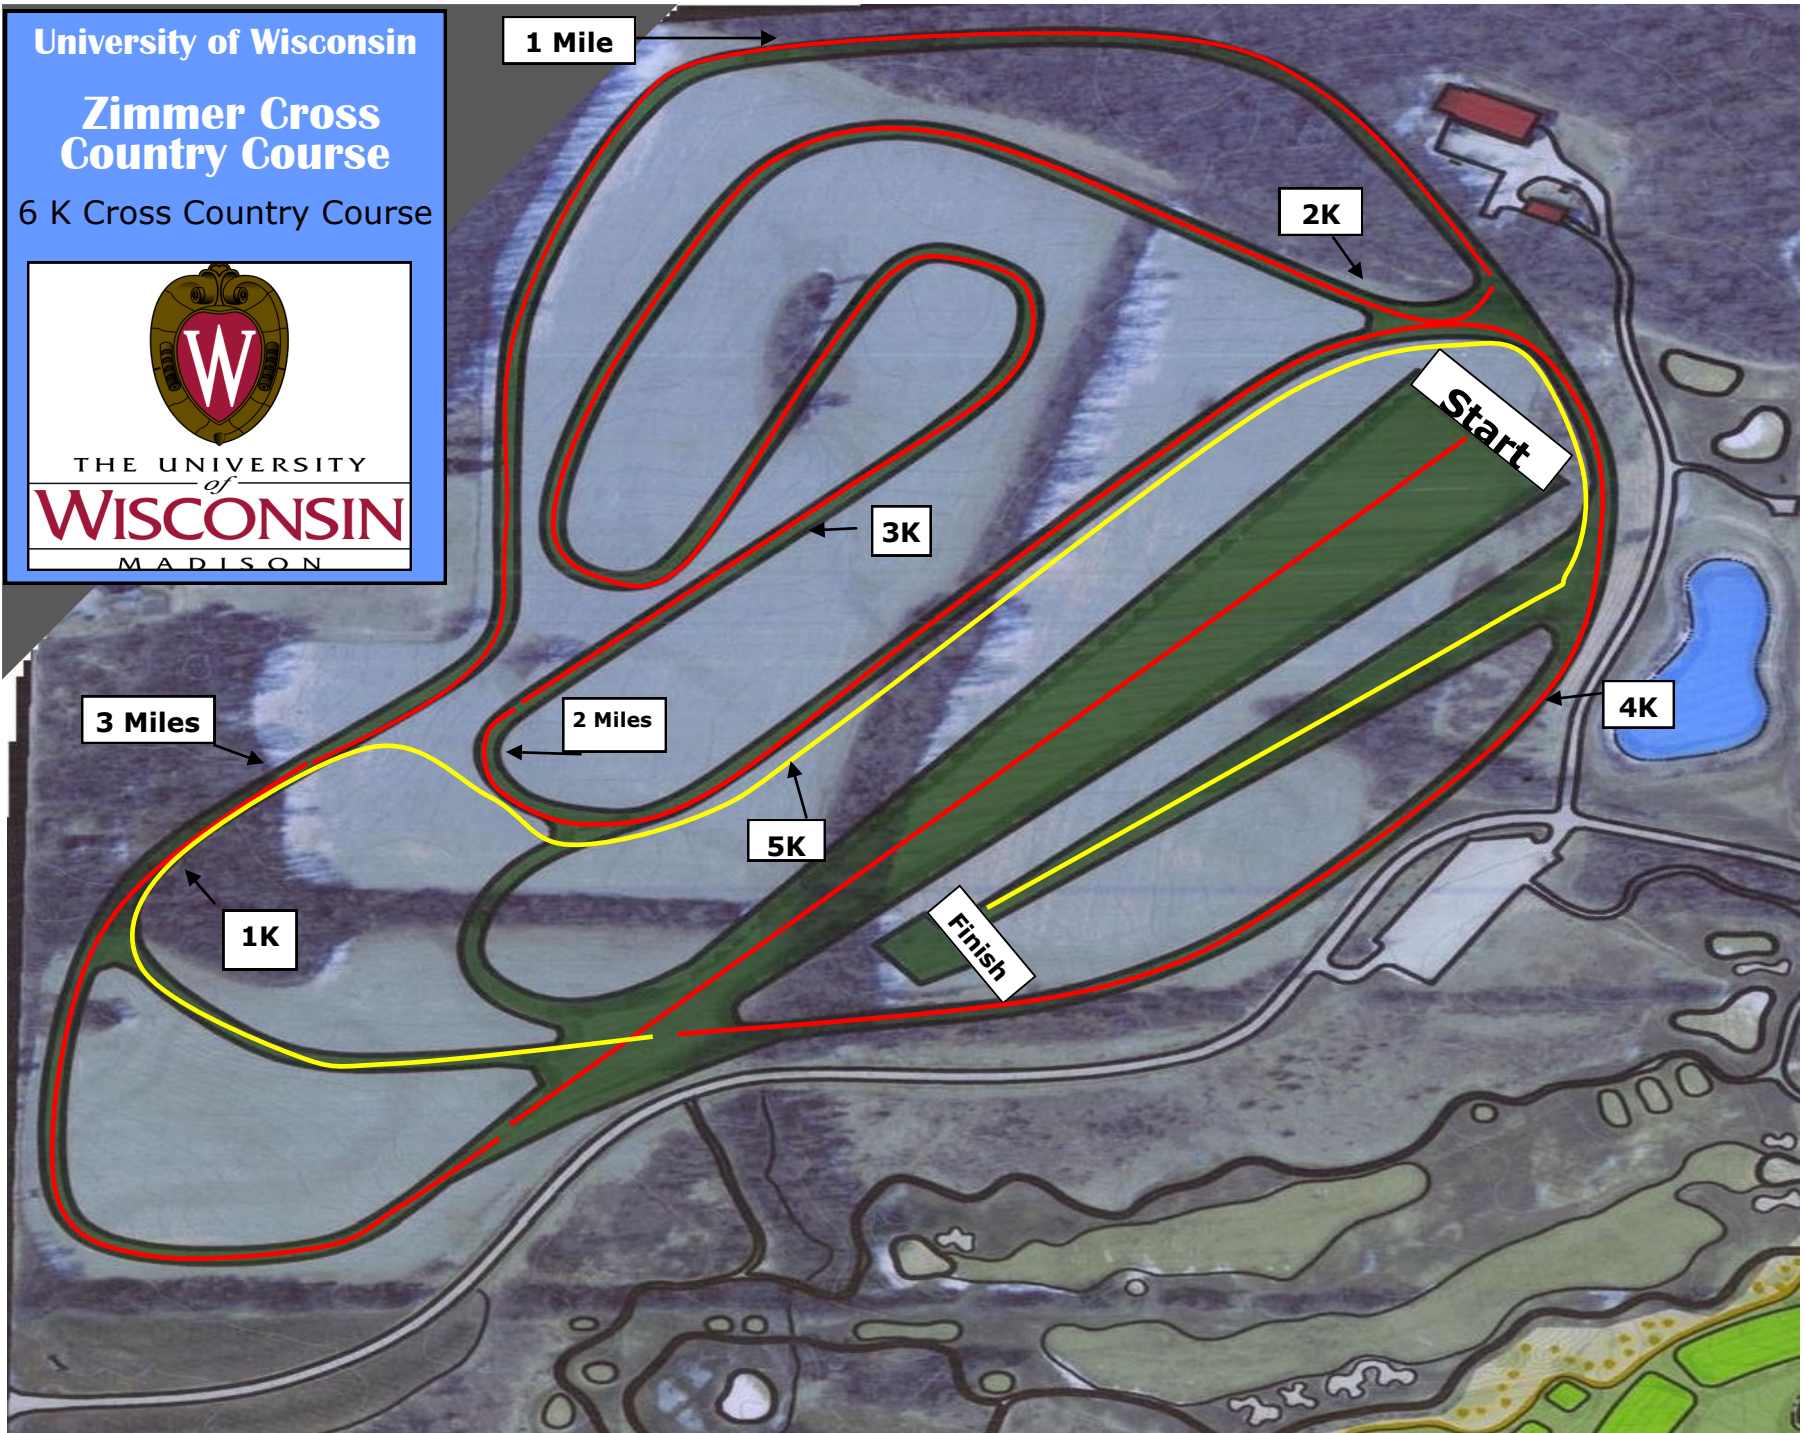

University of Wisconsin

Zimmer Cross Country Course

6 K Cross Country Course

THE UNIVERSITY
of
WISCONSIN
MADISON